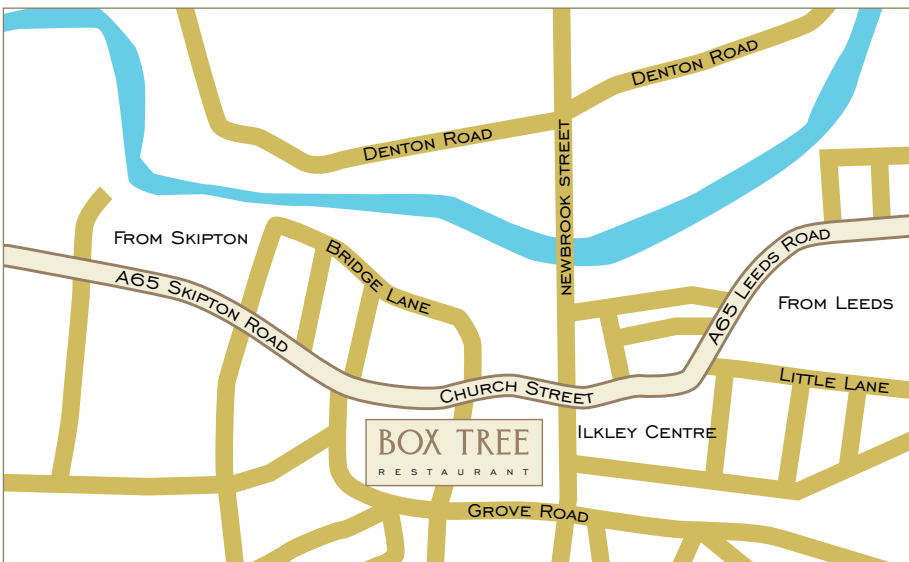

## How To Find Us

THE BOX TREE IS LOCATED ON THE A65 SKIPTON ROAD JUST LEAVING THE CENTRE OF ILKLEY. YOU CAN FIND US SET BACK ON THE LEFT HAND SIDE 300 YARDS AFTER THE TRAFFIC LIGHTS.

THE BOX TREE RESTAURANT LTD  
CHURCH STREET ILKLEY  
WEST YORKSHIRE LS29 9DR